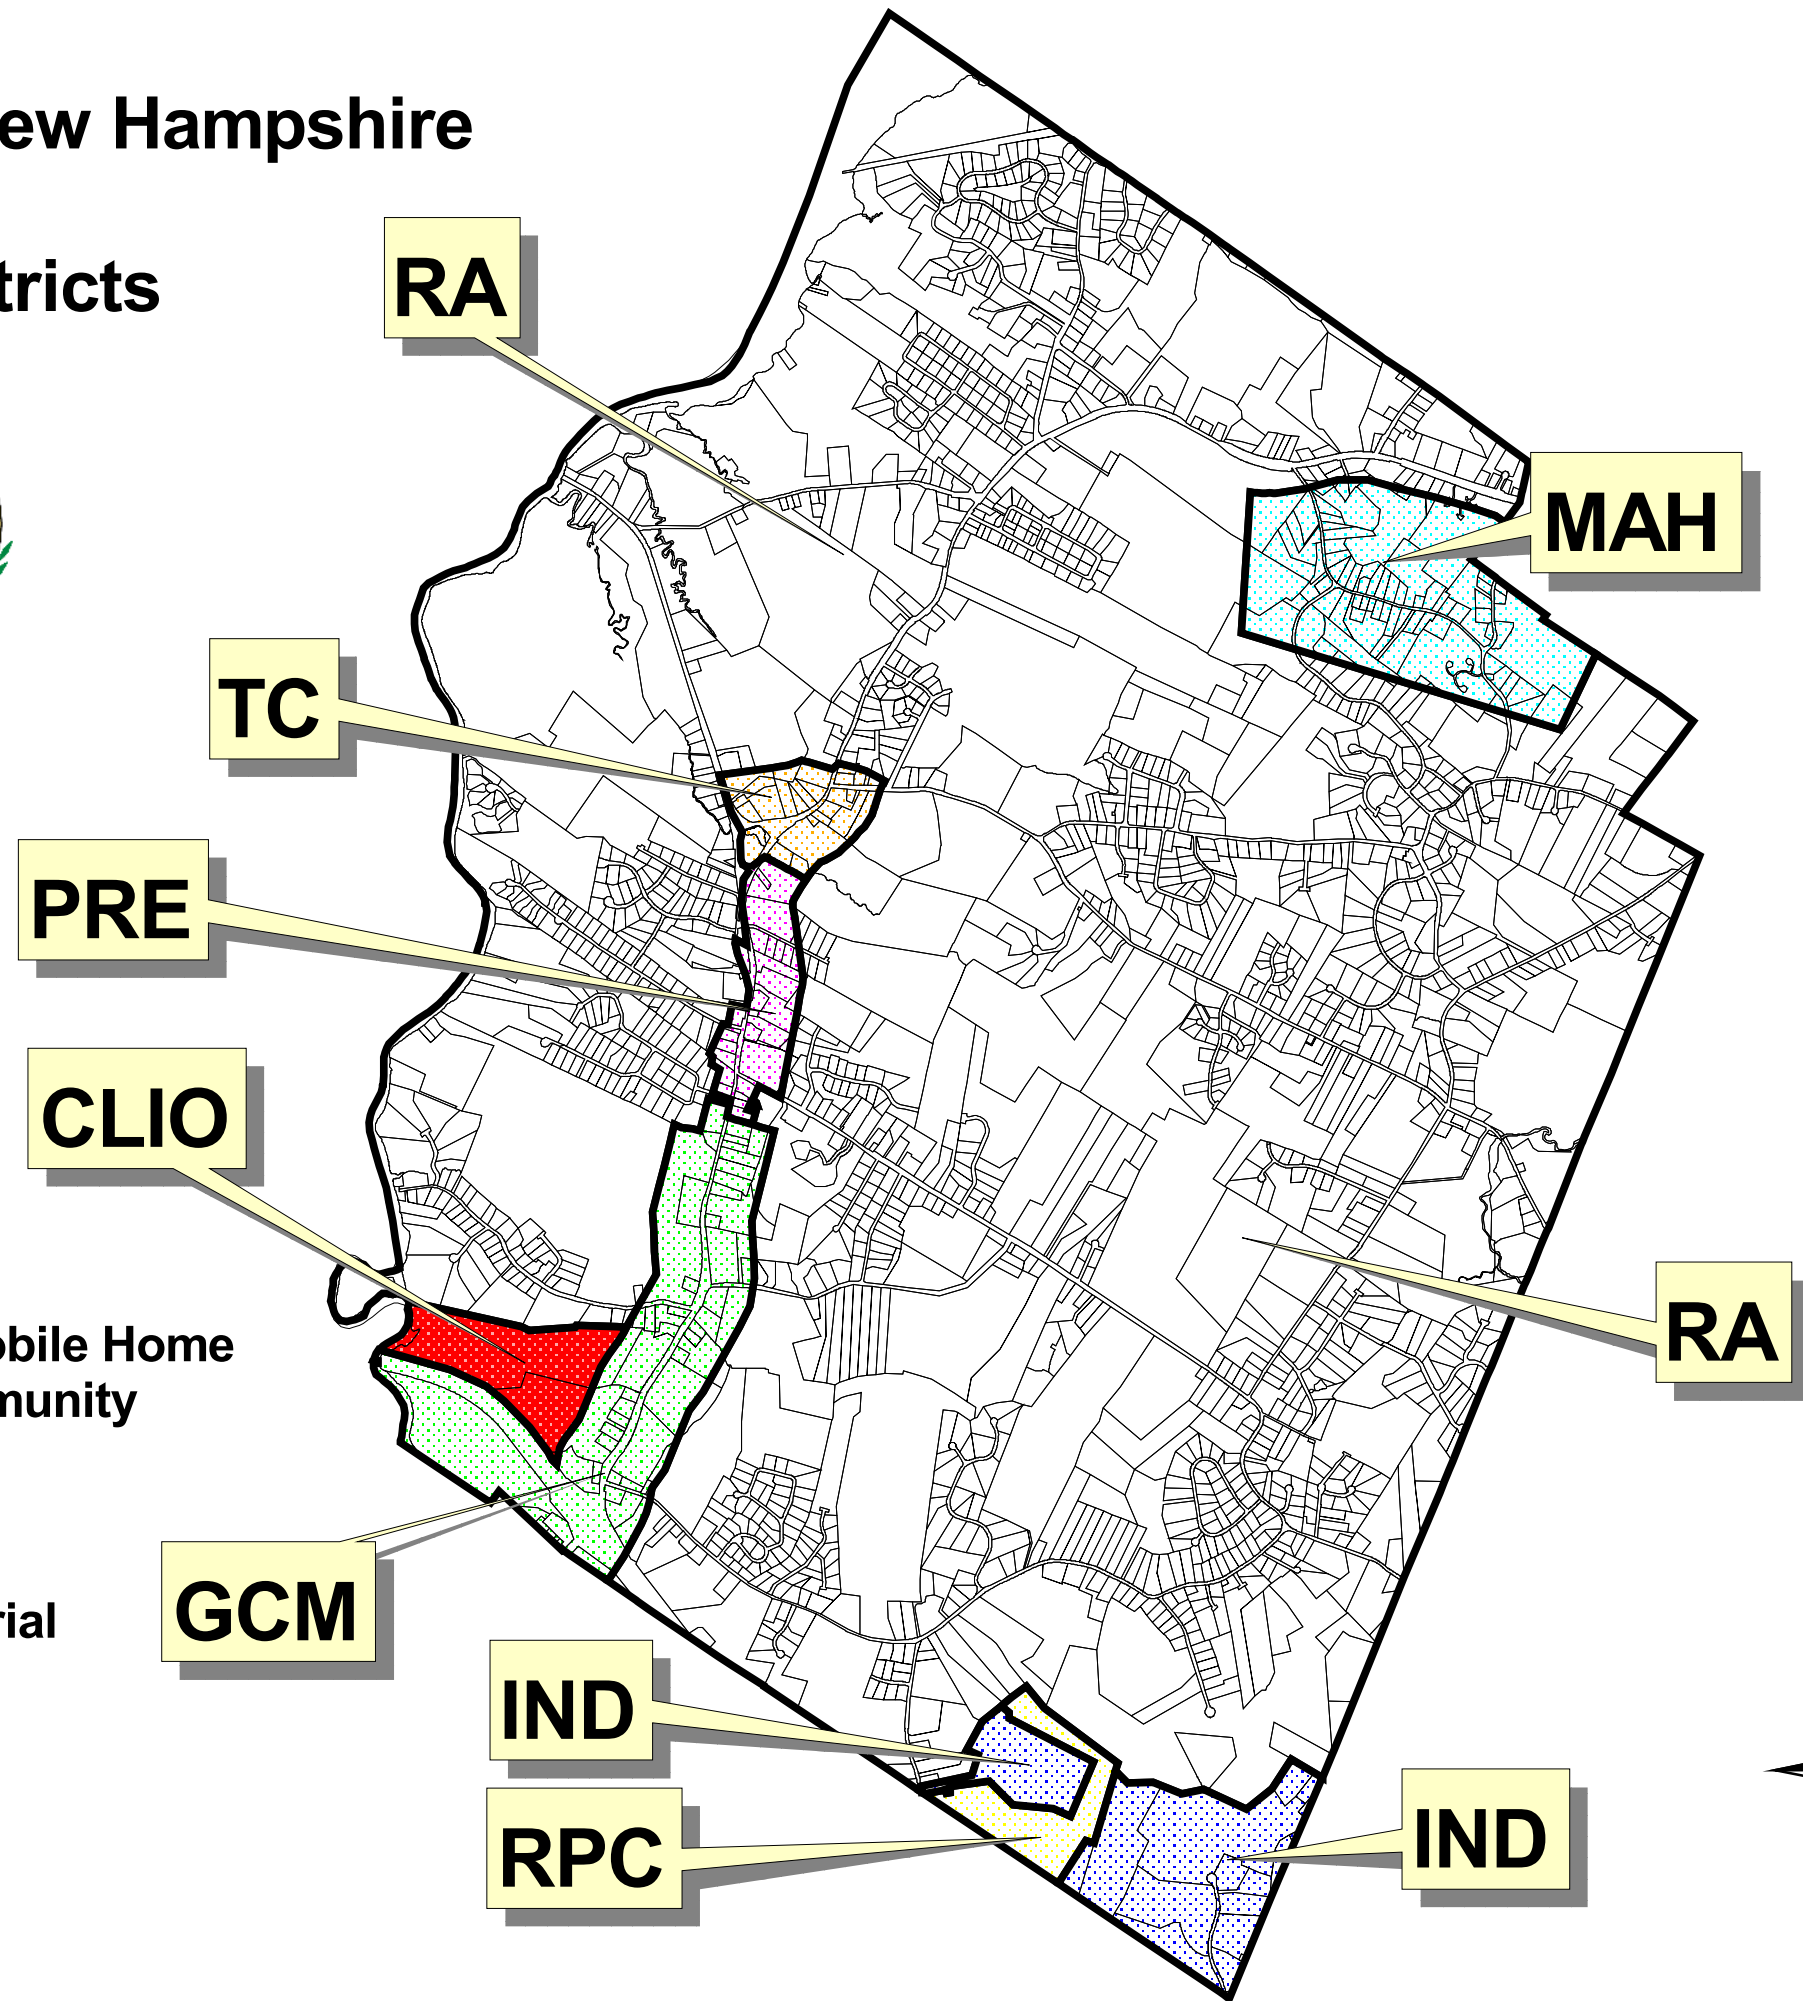

Town of Stratham, New Hampshire 2001 Zoning Districts

- TC Town Center
- RA Residential Agricultural
- MAH Manufactured Housing/Mobile Home
- RPC Retirement Planned Community
- PRE Professional Residential
- GCM General Commercial
- IND Industrial
- CLIO Commercial/Light Industrial